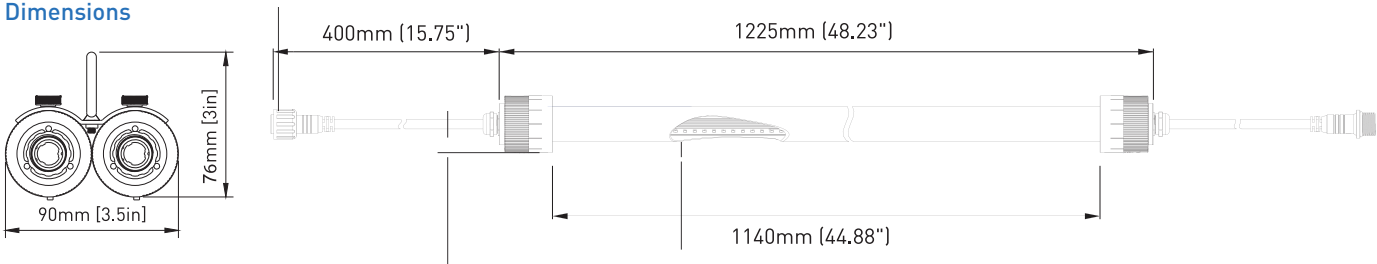

EXTRA-48

Rotatable Inter-Canopy Grow Light

Specifications

Performance

PPF ±5% | 100 µmol/s
System Power ±5% | 48W
Efficacy | 2.2 µmol/s
Optic | 150° Distribution
Spectrum | M1
Thermal | 100% Passsive
Expected Life | L90 > 50000 hrs.

Materials

LEDs | Proprietary Blend of
Broad Spectrum White and
660nm Red Chips
Material | Polycarbonate
Heat Sink | AL6061

Listings

Rating | IP66
Safety | ETL Listed per UL 8800,
UL 1598, UL 8750
Ingress Rating | IP66
Impact Rating | IK10
NEMA Rating | NEMA 4X
FCC Compliance | Compliant to 47 CFR
FCC Part 15 Subpart B

Electrical

Voltage | 100-277VAC (V01),
Dimming | 0-10V
Power Factor | >0.95
Total Harmonic Distortion (THDi) | <15%
Driver | Integral

Warranty

LEDs | 5 Years
Drivers | 5 Years

Misc

Weight | 3.0 lbs
Dimensions | 48.27 in. X 3.5 in. X 3.0 in.
Finish | Blue/White
Mounting | Clip Ring (std.)
Rotation Range | 360-Degrees in
30-Degree Increments
Flicker Free
Daisy-Chain-able

Product Data

Dimensions

Maximum Amperage By Voltage Service

Voltage	120V	208V	240V	277V
Amperage	0.4	0.23	0.2	0.17