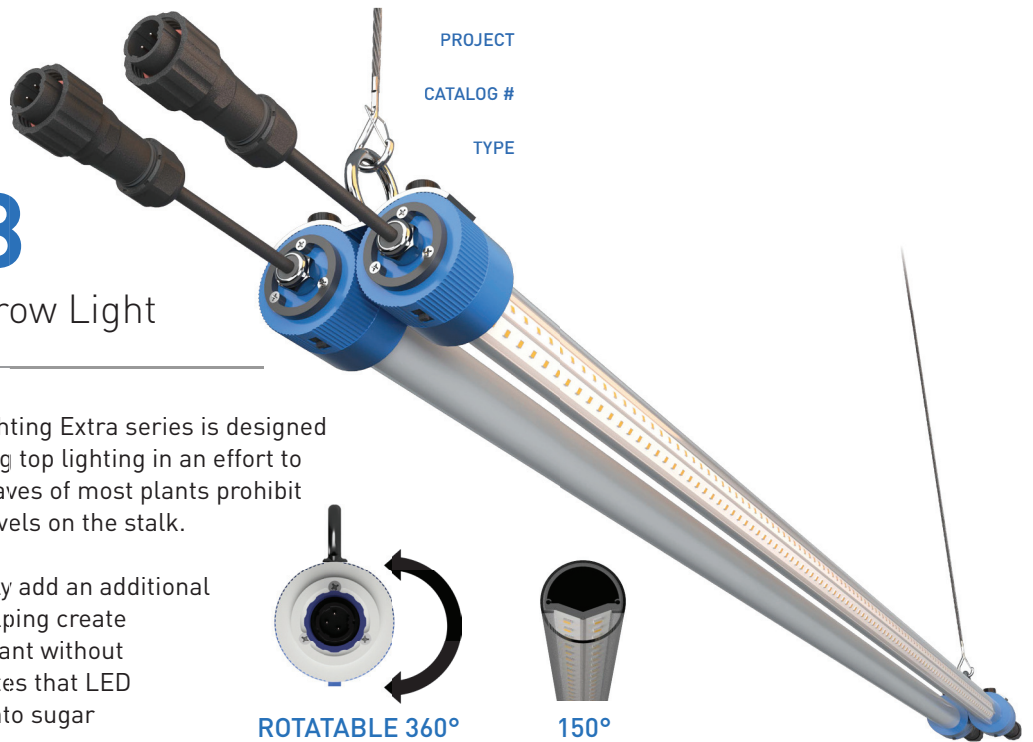

## Rotatable Inter-Canopy Grow Light

SpecGrade LED's bi-directional inter-lighting Extra series is designed and engineered to supplement the exiting top lighting in an effort to increase yields from 10% to 20%. The leaves of most plants prohibit the PAR from top lighting to reach the levels on the stalk.

Our aim-able inter-lighting will surgically add an additional 110+  $\mu\text{mol/s}$  where it is needed most helping create consistently a more vital and stronger plant without adding significant heat. Research indicates that LED light can more efficiently be converted into sugar creating a healthier plant.

## Rotatable Inter-Canopy Grow Light

#### Misc

Weight | 3.0 lbs  
Dimensions | 48.27 in. X 3.5 in. X 3.0 in.  
Finish | Blue/White  
Mounting | Clip Ring (std.)  
Rotation Range | 360-Degrees in  
30-Degree Increments  
Flicker Free  
Daisy-Chain-able