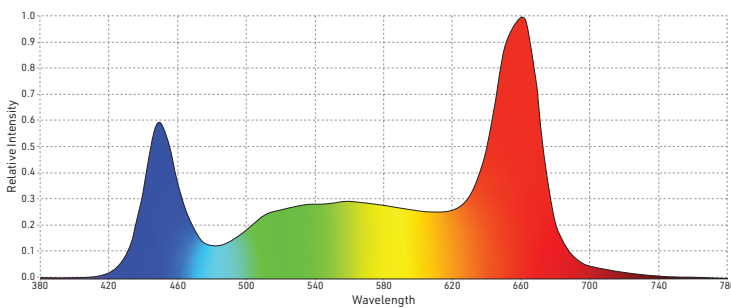

Available Spectrum

M1 Spectrum