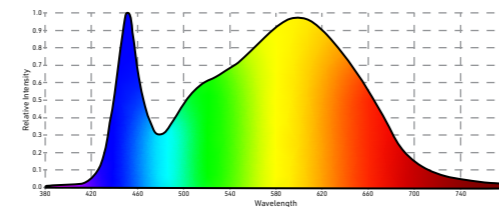

PROPAGATION SERIES	VEGGING SERIES				INDOOR SERIES			GREENHOUSE SERIES			INTER-LIGHTING SERIES	SUPPLEMENTAL WAVELENGTHS	
MODEL	ILLUMINA-24	FLORA-3	FLORA-5	FLORA-10	VERTA-4	VERTA-6F	VERTA-8	LINEA-300	LINEA-600	LINEA-720	EXTRA-48	FAR RED	ULTRAVIOLET	
DIMENSIONS	48" X 1.75"	42.5" x 10.6" x 3.75"	42" x 42" x 3.75"	42" x 42" x 3.75"	42" x 20" x 3.75"	48" x 42" x 3.5"	42" x 42" x 3.75"	24" X 5.1" x 5.6"	48" X 5.1" x 5.6"	30" X 5.1" x 5.6"	48.27" x 3.5" x 3"	48" X 1.75"	48" X 1.75"	
COVERAGE AREA	Variable	1.5' x 4'	2' x 4'	4' x 4'	2' x 4'	4.5' x 4.5'	4.5' x 4.5'	Variable	Variable	Variable	Variable	Variable	Variable	
RECOMMENDED MOUNTING HEIGHT ABOVE CANOPY	Variable	5" ~ 12"	5" ~ 12"	5" ~ 12"	6" ~ 12"	6" ~ 12"	6" ~ 12"	Variable	Variable	Variable	Variable	Variable	Variable	
PPF	50 µmol/s	200 µmol/s	332 µmol/s	664 µmol/s	822 µmol/s	2050 µmol/s	1700 µmol/s	780-1230 µmol/s	1560-2460 µmol/s	1950 µmol/s	100 µmol/s	N/A	N/A	
EFFICACY (±5%)	2.1 µmol/J	2.23 µmol/J	2.23 µmol/J	2.23 µmol/J	2.5 µmol/J	2.8 µmol/J	2.7 µmol/J	2.5-3.9 µmol/J	2.5-3.9 µmol/J	2.8 µmol/J	2.2 µmol/J	N/A	N/A	
SYSTEM POWER CONSUMPTION	24W	90W	150W	300W	325W	720W	640W	305-320W	610-640W	720W	48W	15W	15W	
LIFETIME	Q90>50,000hrs	Q90>40,000hrs	Q90>40,000hrs	Q90>40,000hrs	Q90>41,000hrs	Q90>41,000hrs	Q90>41,000hrs	Q90>41,000hrs	Q90>41,000hrs	Q90>41,000hrs	Q90>50,000hrs	L90>50,000hrs	L90>50,000hrs	
CERTIFICATIONS	ETL, CE, IP66, UL8800	ETL, CE, IP66, UL8800	ETL, CE, IP66, UL8800	ETL, CE, IP66, UL8800	ETL, CE, IP66, UL8800	ETL, CE, IP66, UL8800	ETL, CE, IP66, UL8800	ETL, CE, IP66, UL8800	ETL, CE, IP66, UL8800	ETL, CE, IP66, UL8800	ETL, CE, IP66, UL8800	CE & IP66	CE & IP66	
DLC	Yes (DLC ID: H-0002010)	Yes (DLC ID: H-Y4P7WTR)	Yes (DLC ID: H-VS18PBW)	Yes (DLC ID: H-42LHE2C)	Yes (DLC ID: H-9CA0NFV)	Yes (DLC ID: H-1HTUKBI)	Yes (DLC ID: H-1HTUKBI)	A1 Spectrum Model* LINEA-300-A1-V01 (DLC ID: H-0002540)	A1 Spectrum Model* LINEA-600-A1-V01 (DLC ID: H-0002538)	A1 Spectrum Model* LINEA-720-A1-V01 (DLC ID: H-0002539)	Yes (DLC ID: H-0002009)	Not Eligible	Not Eligible	
LENSED	Yes	Yes	Yes	Yes	Optional	Optional	Optional	No	No	No	Yes	Yes	Yes	
AVAILABLE SPECTRA	P2	K1	K1	K1	A1	A1	A1	A1, M1, RB1	A1, M1, RB1	A1, M1, RB1	M1	FAR RED	UVA	
DIMMING CAPABILITY	0-10V (Standard)	0-10V (Standard) / DALI / Dim to Off / Wireless										0-10V (Standard)		
WARRANTY	5-Year LED & Driver Warranty		7-Years on the Printed Circuit Board & 5-Years on Drivers										5-Year LED & Driver Warranty