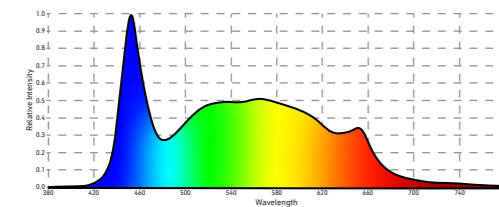

Spectrums:

P2