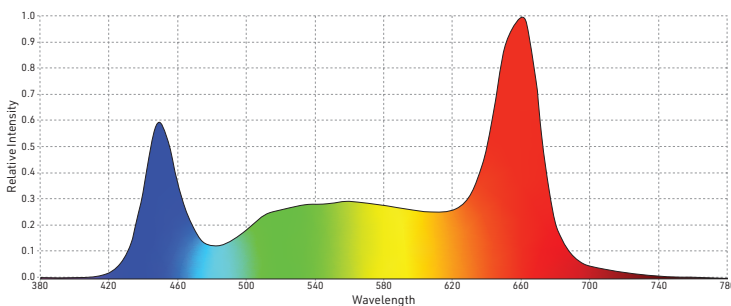

Available Spectrum

M1 Spectrum