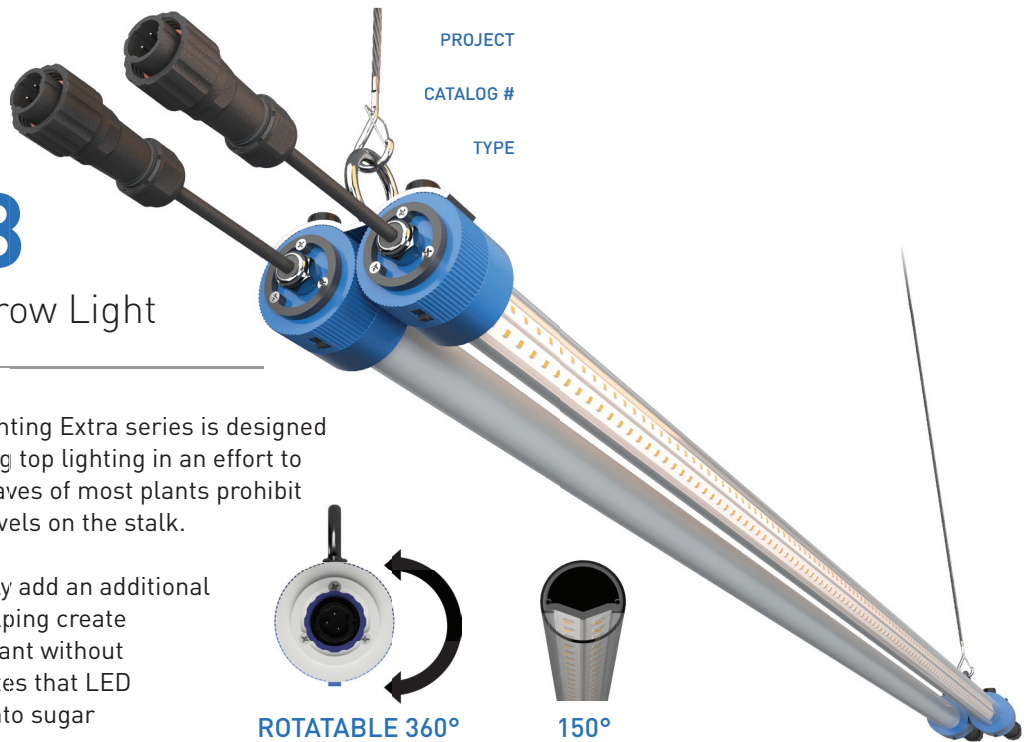

## Rotatable Inter-Canopy Grow Light

SpecGrade LED's bi-directional inter-lighting Extra series is designed and engineered to supplement the existing top lighting in an effort to increase yields from 10% to 20%. The leaves of most plants prohibit the PAR from top lighting to reach the levels on the stalk.

Our aim-able inter-lighting will surgically add an additional 110+  $\mu\text{mol/s}$  where it is needed most helping create consistently a more vital and stronger plant without adding significant heat. Research indicates that LED light can more efficiently be converted into sugar creating a healthier plant.

## Rotatable Inter-Canopy Grow Light

#### Misc

Weight | 3.0 lbs  
 Dimensions | 48.27 in. X 3.5 in. X 3.0 in.  
 Finish | Blue/White  
 Mounting | Clip Ring (std.)  
 Rotation Range | 360-Degrees in  
 30-Degree Increments  
 Flicker Free  
 Daisy-Chain-able