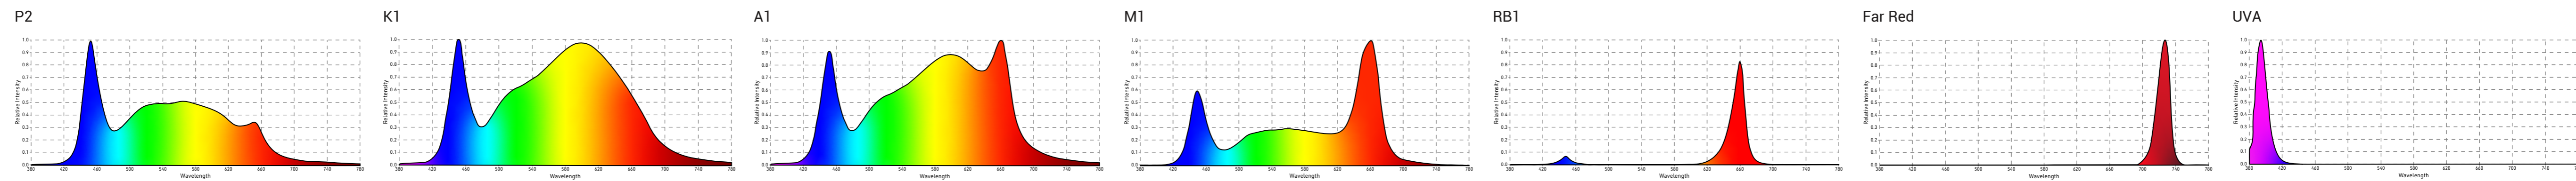

Spectrums:

* Not all product variations listed on this page are DLC qualified. Visit www.designlights.org/search to confirm qualification