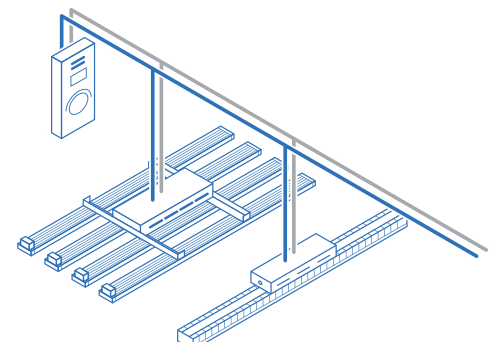

Hard-Wired

Due to continuous improvement and innovation, product appearance and specifications may change without notice. Actual performance may differ as a result of end-user environment and application.

TOLL-FREE: 888-410-5337 | FAX: 614-868-5344 | © 2020 SpecGradeLED

REV 10_2022

www.SpecGradeLED.com