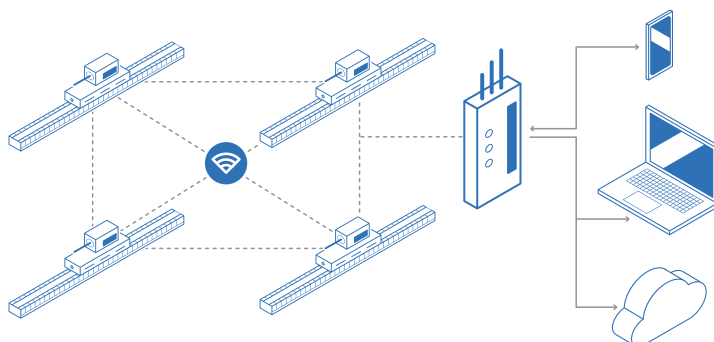

Controls

Wireless