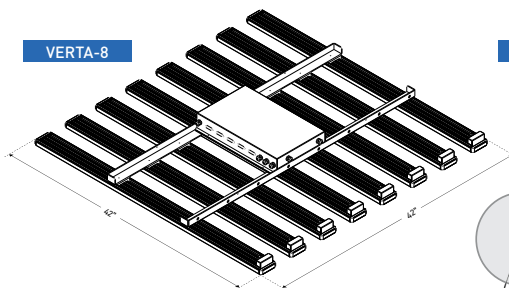

Product Data

Dimensions

Standard adjustable
cabling allows for easy
raising and lowering of
grow light

Maximum Amperage By Voltage Service

		8 BAR					
Voltage	120V	208V	240V	277V	347V	480V	
Amperage	5.57A	3.21A	2.78A	2.41A	1.92A	1.39A	

		4 BAR					
Voltage	120V	208V	240V	277V	347V	480V	
Amperage	3.0A	1.8A	1.6A	1.4A	1.1A	0.8A