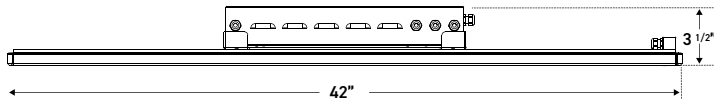

Product Data

Dimensions

Standard adjustable
cabling allows for easy
raising and lowering of
grow light

Maximum Amperage By Voltage Service

		8 BAR					
Voltage	120V	208V	240V	277V	347V	480V	
Amperage	5.57A	3.21A	2.78A	2.41A	1.92A	1.39A	

		4 BAR					
Voltage	120V	208V	240V	277V	347V	480V	
Amperage	3.0A	1.8A	1.6A	1.4A	1.1A	0.8A