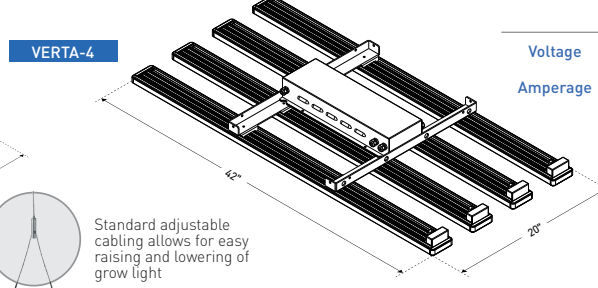

Product Data

Dimensions

Standard adjustable
cabling allows for easy
raising and lowering of
grow light

Maximum Amperage By Voltage Service

		8 BAR					
Voltage	120V	208V	240V	277V	347V	480V	
Amperage	5.57A	3.21A	2.78A	2.41A	1.92A	1.39A	

		4 BAR					
Voltage	120V	208V	240V	277V	347V	480V	
Amperage	3.0A	1.8A	1.6A	1.4A	1.1A	0.8A