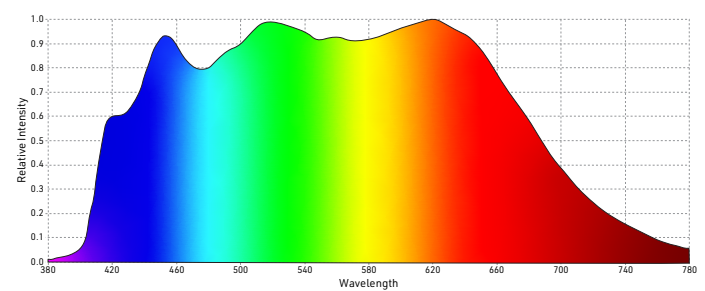

S1 Spectrum | Entire Life Cycle
Optional, No DLC