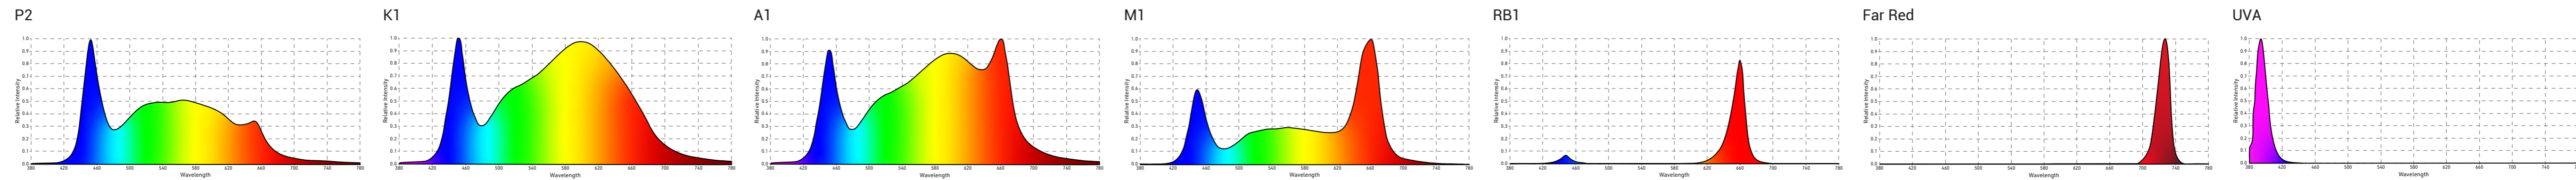

Spectrums:

* Not all product variations listed on this page are DLC qualified. Visit www.designlights.org/search to confirm qualification