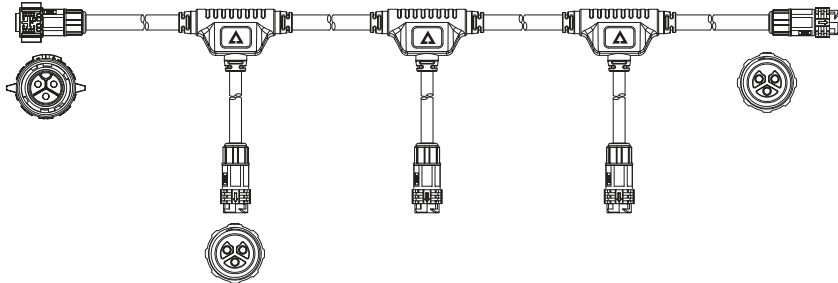

GROW-CONNECT

SpecGrade's Grow-Connect is an easily installable daisy-chain wiring solution that is wet-location rated for grow facilities. Multiple grow lights may be wired together in a plug-and-play sequence beginning from the power source. This solution will greatly reduce installations cost and will even allow you to quickly reconfigure your system without having to call an electrician. Contact a SpecGrade representative for assistance in laying out your system.

Trunk Cables

- 15FT 3T Trunk Cable - 300V (J3TV)
- 10FT 1T Trunk Cable - 300V (J1TV)
- 15FT 3T Trunk Cable - 0-10V Dimming (J3TD)
- 10FT 1T Trunk Cable - 0-10V Dimming (J1TD)

Extension Cables

- 3FT Trunk Extension - 300V (JEXT3V)
- 6FT Trunk Extension - 300V (JEXT6V)
- 15FT Trunk Extension - 300V (JEXT15V)
- 3FT Trunk Extension - 0-10V Dimming (JEXT3D)
- 6FT Trunk Extension - 0-10V Dimming (JEXT6D)
- 15FT Trunk Extension - 0-10V Dimming (JEXT15D)