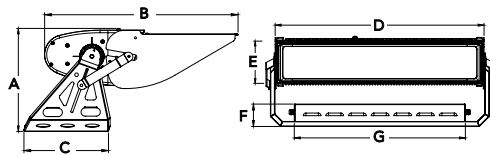

### PRODUCT DRAWINGS

450W: Trunnion Mounted Driver

650W: Trunnion Mounted Driver

950W: Trunnion Mounted Driver

1250W: Trunnion Mounted Driver

1850W: Trunnion Mounted Driver

2450W: Trunnion Mounted Driver

WEDGE DIMENSIONS WITH DRIVER

	450W	650W	950W	1250W	1850W	2450W
A	13.25"	13.25"	13.25"	13.25"	24.75"	24.75"
B	24.75"	24.75"	24.75"	24.75"	24.75"	24.75"
C	10.75"	10.75"	10.75"	10.75"	14.50"	14.50"
D	16.25"	24.0"	33.25"	43.0"	30.50"	45.75"
E	7.0"	7.0"	7.0"	7.0"	16.50"	16.50"
F	2.75"	2.75"	3.25"	3.25"	3.25"	3.25"
G	12.0"	14.0"	25.0"	25.0"	23.75"	23.75"