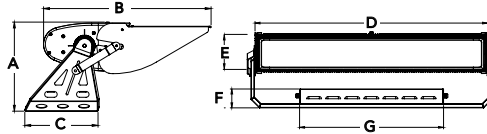

### PRODUCT DRAWINGS

450W: Trunnion Mounted Driver

650W: Trunnion Mounted Driver

950W: Trunnion Mounted Driver

1250W: Trunnion Mounted Driver

1850W: Trunnion Mounted Driver

2450W: Trunnion Mounted Driver

WEDGE DIMENSIONS WITH DRIVER

	450W	650W	950W	1250W	1850W	2450W
A	13.25"	13.25"	13.25"	13.25"	24.75"	24.75"
B	24.75"	24.75"	24.75"	24.75"	24.75"	24.75"
C	10.75"	10.75"	10.75"	10.75"	14.50"	14.50"
D	16.25"	24.0"	33.25"	43.0"	30.50"	45.75"
E	7.0"	7.0"	7.0"	7.0"	16.50"	16.50"
F	2.75"	2.75"	3.25"	3.25"	3.25"	3.25"
G	12.0"	14.0"	25.0"	25.0"	23.75"	23.75"