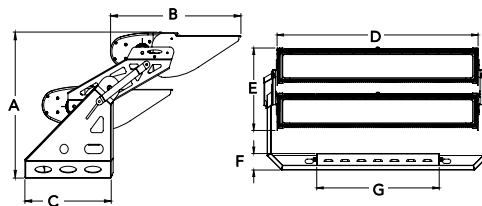

### PRODUCT DRAWINGS

450W: Trunnion Mounted Driver

650W: Trunnion Mounted Driver

950W: Trunnion Mounted Driver

1250W: Trunnion Mounted Driver

1850W: Trunnion Mounted Driver

2450W: Trunnion Mounted Driver

WEDGE DIMENSIONS WITH DRIVER

	450W	650W	950W	1250W	1850W	2450W
A	13.25"	13.25"	13.25"	13.25"	24.75"	24.75"
B	24.75"	24.75"	24.75"	24.75"	24.75"	24.75"
C	10.75"	10.75"	10.75"	10.75"	14.50"	14.50"
D	16.25"	24.0"	33.25"	43.0"	30.50"	45.75"
E	7.0"	7.0"	7.0"	7.0"	16.50"	16.50"
F	2.75"	2.75"	3.25"	3.25"	3.25"	3.25"
G	12.0"	14.0"	25.0"	25.0"	23.75"	23.75"