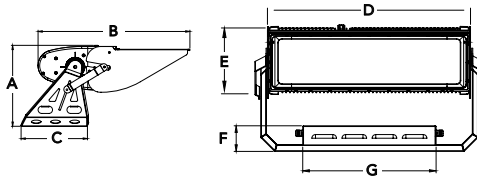

650W: Trunnion Mounted Driver

1250W: Trunnion Mounted Driver