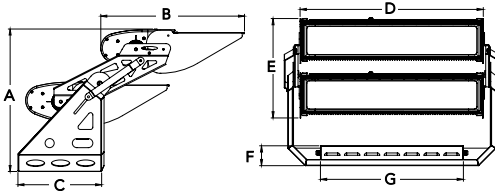

### PRODUCT DRAWINGS

450W: Trunnion Mounted Driver

650W: Trunnion Mounted Driver

950W: Trunnion Mounted Driver

1250W: Trunnion Mounted Driver

1850W: Trunnion Mounted Driver

2450W: Trunnion Mounted Driver

WEDGE DIMENSIONS WITH DRIVER

	450W	650W	950W	1250W	1850W	2450W
A	13.25"	13.25"	13.25"	13.25"	24.75"	24.75"
B	24.75"	24.75"	24.75"	24.75"	24.75"	24.75"
C	10.75"	10.75"	10.75"	10.75"	14.50"	14.50"
D	16.25"	24.0"	33.25"	43.0"	30.50"	45.75"
E	7.0"	7.0"	7.0"	7.0"	16.50"	16.50"
F	2.75"	2.75"	3.25"	3.25"	3.25"	3.25"
G	12.0"	14.0"	25.0"	25.0"	23.75"	23.75"