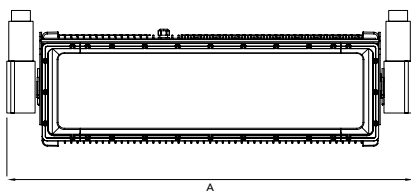

### PRODUCT DRAWINGS

450W: Trunnion Mounted Driver

650W: Trunnion Mounted Driver

950W: Trunnion Mounted Driver

1250W: Trunnion Mounted Driver

1850W: Trunnion Mounted Driver

2450W: Trunnion Mounted Driver

WEDGE DIMENSIONS WITH DRIVER

	450W	650W	950W	1250W	1850W	2450W
A	13.25"	13.25"	13.25"	13.25"	24.75"	24.75"
B	24.75"	24.75"	24.75"	24.75"	24.75"	24.75"
C	10.75"	10.75"	10.75"	10.75"	14.50"	14.50"
D	16.25"	24.0"	33.25"	43.0"	30.50"	45.75"
E	7.0"	7.0"	7.0"	7.0"	16.50"	16.50"
F	2.75"	2.75"	3.25"	3.25"	3.25"	3.25"
G	12.0"	14.0"	25.0"	25.0"	23.75"	23.75"

450W - 1250W: Dual Pendant Mount

WEDGE DIMENSIONS WITH PENDANT MOUNT

	450W	650W	950W	1250W
A	24"	29"	38.25"	48"