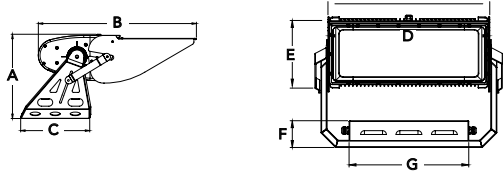

950W: Trunnion Mounted Driver

THE WEDGE

LED FLOOD LIGHT

PRODUCT DRAWINGS

450W: Trunnion Mounted Driver