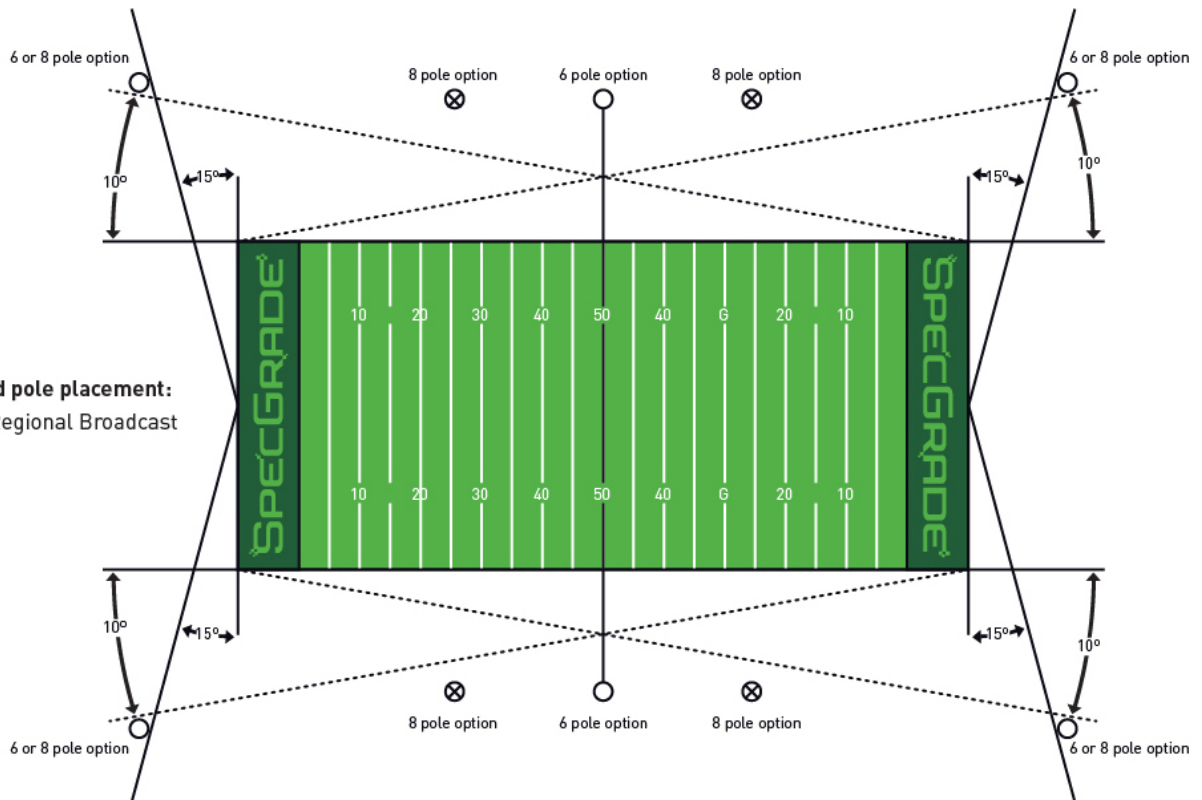

**Recommended pole placement:**  
Standard Intercollegiate Play

**Recommended pole placement:**  
National and Regional Broadcast

## Light Levels

## Uniformity Ratios

	Horizontal Footcandles (to 50-yard line main camera)	Vertical Footcandles	Verticle Footcandles (to end zone camera)	Horizontal	Vertical
NCAA: < 5,000 seats	50	-	-	2.0:1	-
NCAA: 5,000-25,000 seats	75	75	45	2.0:1	2.0:1
NCAA: 25,000-45,000 seats	100	100	60	1.7:1	1.5:1
NCAA: 45,000+ seats	125	125	75	1.5:1	1.5:1
High School Class I	100	-	-	-	-
High School Class II	50	-	-	-	-
High School Class III	30	-	-	-	-
High School Class IV	20	-	-	-	-
High School Class V	10	-	-	-	-